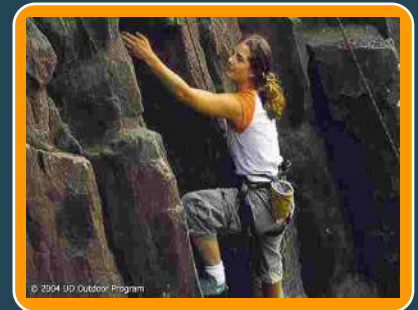

The Location

Nestled in the lower slopes of Table Mountain above Higgovale and the City, lies a spectacular hidden quarry where Downhill Adventures runs unique tailor-made adventures and events.

Sheltered from the wind, with amazing views of the city and mountain, this secluded venue is ideal for group events and offers excellent rock climbing and abseiling with several pitched routes already in place. Its ideal for catered events with easy access, being situated just 50m from the road.

Table Mountain Experience

A Downhill Adventures Event

THE ACTIVITIES

The group would be divided, with a number of teams enjoying each activity in rotation.

1) Abseiling

The word 'abseiling' derives from the German word abseilen meaning 'to rope down'. Abseiling is a technique for descending a cliff face using a fixed rope as well as harnesses and safety equipment with the speed of descent being controlled by the participant.

Our expert guides will guide you through this amazing adventure in a safe and friendly environment.

2) Rock Climbing

Higgovale Quarry offers many pitched (meaning that safe fixture points are already bolted into the rock face) climbing routes to suit all levels and abilities. Whether you have climbed before or not, we guarantee that we will make this activity an incredible and enjoyable experience for all.